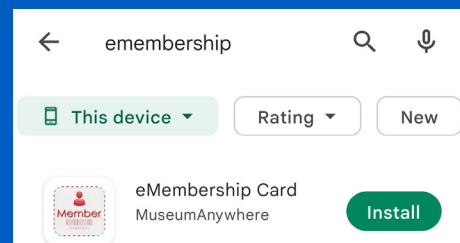

eMembership app: how-to guide

Follow the steps below to set up your eMembership!

1. Open either Google Play on your Android, or the App Store on your iPhone.

2. Download the free app.

3. Within the app, click the Miriam P. Brenner Children's Museum tile. The museum list is based on location, so MBCM should be near the top of your screen without searching.