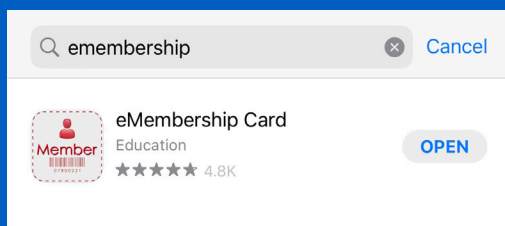

eMembership app: how-to guide

Follow the steps below to set up your eMembership!

1. Open either Google Play on your Android, or the App Store on your iPhone.

2. Download the free app.

3. Within the app, click the Miriam P. Brenner Children's Museum tile. The museum list is based on location, so MBCM should be near the top of your screen without searching.

Continue to follow the steps below.

4. Click “Find My Membership Cards.”

5. Type in your member number, or phone number associated with your account, and your last name.

Find Membership Card

Search by Membership # Or Phone #